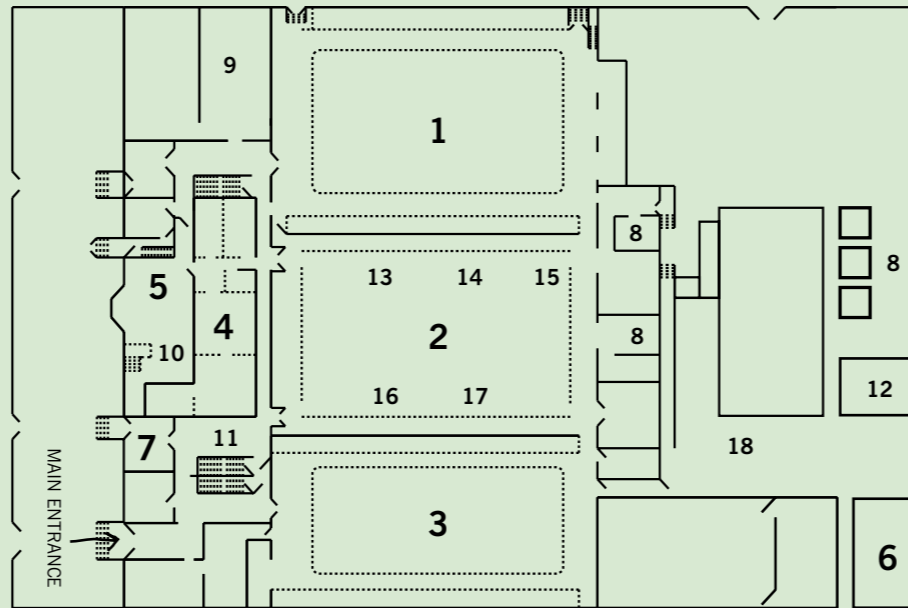

*T&Cs apply

MAP

1. ROOM ONE

in partnership with Summer Wine
Featuring cider bar by *Thistly Cross & Real Cider Co* plus the 'Snack Shelf'

2. ROOM TWO

in partnership with Thornbridge
Including food traders & *North Tea Power*