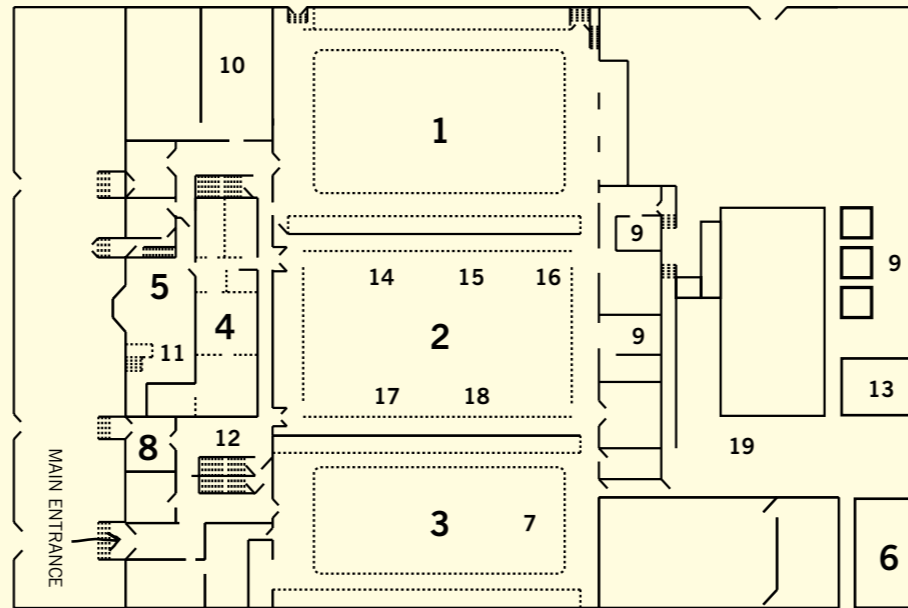

Before, after and in-between live bands.

MAP

- | | |
|---|--|
| <p>1. ROOM ONE
<i>in partnership with Summer Wine</i>
Featuring cider bar by <i>Thistly Cross</i> & <i>Real Cider Co</i> plus the 'Snack Shelf'</p> <p>2. ROOM TWO
<i>in partnership with Thornbridge</i>
Including food traders & <i>North Tea Power</i></p> <p>3. ROOM THREE
<i>in partnership with Magic Rock</i></p> <p>4. TURKISH BATH
<i>in partnership with Beavertown</i></p> <p>5. GREEN ROOM
<i>European bar curated Atlas Brands & Portable Street Beer House</i></p> <p>6. OUTDOOR SPACE
<i>in partnership with Brewdog</i></p> <p>7. LIVE MUSIC
<i>curated by Hey! Manchester</i></p> | <p>8. TOKENS, INFORMATION & MERCHANDISE</p> <p>9. TOILETS</p> <p>10. BEER MATCHED MEAL
<i>with Hungry Gecko</i></p> <p>11. MEETING POINT
<i>Bottle in The Cellar & Beermoth Events</i></p> <p>12. SUPERINTENDENT'S FLAT
<i>up the stairs</i></p> <p>13. SMOKING AREA</p> <p>14. CHAAT CART</p> <p>15. GREAT NORTH PIE CO.</p> <p>16. DIAMOND DOGS</p> <p>17. MARGO & RITA</p> <p>18. ALMOST FAMOUS</p> <p>19. HONEST CRUST</p> |
|---|--|