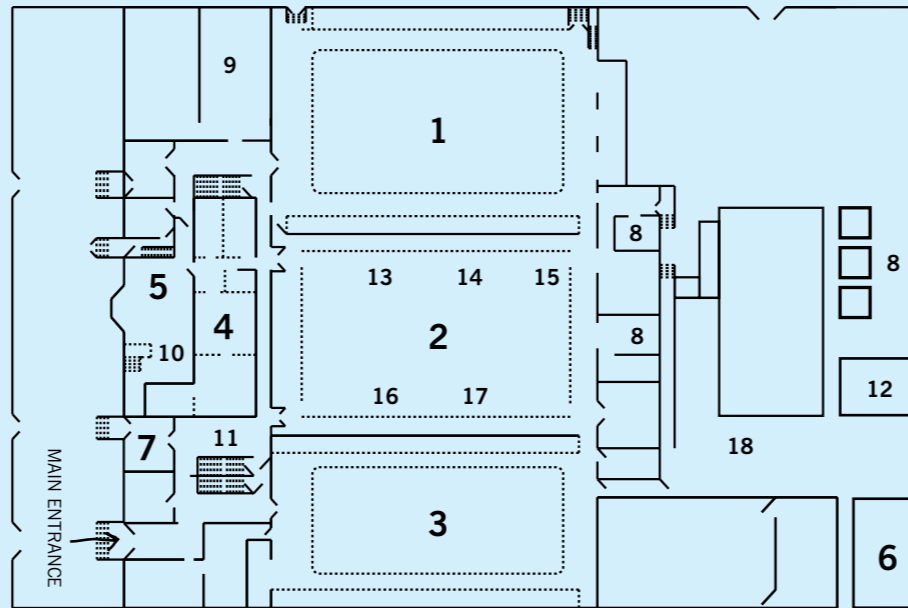

# MAP

- |   |  |
|---|--|
| <p><b>1. ROOM ONE</b><br/><i>in partnership with Summer Wine</i><br/>Featuring cider bar by <i>Thistly Cross &amp; Real Cider Co.</i></p> <p><b>2. ROOM TWO</b><br/><i>in partnership with Thornbridge</i><br/>Including food traders &amp; <i>North Tea Power</i></p> <p><b>3. ROOM THREE</b><br/><i>in partnership with Magic Rock</i></p> <p><b>4. TURKISH BATH</b><br/><i>in partnership with Beavertown</i></p> <p><b>5. GREEN ROOM</b><br/><i>European bar curated Atlas Brands &amp; Portable Street Beer House</i></p> <p><b>6. OUTDOOR SPACE</b><br/><i>in partnership with Brewdog</i></p> <p><b>7. TOKENS, INFORMATION &amp; MERCHANDISE</b></p> | <p><b>8. TOILETS</b></p> <p><b>9. BEER MATCHED MEAL</b><br/><i>with Hungry Gecko</i></p> <p><b>10. MEETING POINT</b><br/><i>Bottle in The Cellar &amp; Beermoth Events</i></p> <p><b>11. SUPERINTENDENT'S FLAT</b><br/><i>up the stairs</i></p> <p><b>12. SMOKING AREA</b></p> <p><b>13. CHAAT CART</b></p> <p><b>14. GREAT NORTH PIE CO.</b></p> <p><b>15. DIAMOND DOGS</b></p> <p><b>16. MARGO &amp; RITA</b></p> <p><b>17. ALMOST FAMOUS</b></p> <p><b>18. HONEST CRUST</b></p> |
|---|--|