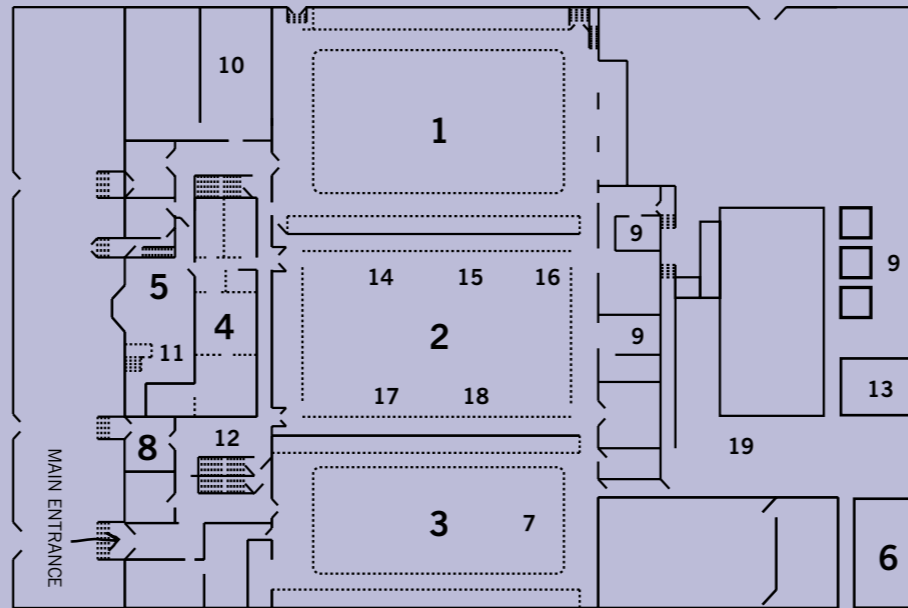

*T&Cs apply

MAP

- 1. ROOM ONE**
in partnership with Summer Wine
Featuring cider bar by *Thistly Cross & Real Cider Co* plus the 'Snack Shelf'
- 2. ROOM TWO**
in partnership with Thornbridge
Including food traders
- 3. ROOM THREE**
in partnership with Magic Rock
- 4. TURKISH BATH**
in partnership with Beavertown
- 5. GREEN ROOM**
European bar curated *Atlas Brands & Portable Street Beer House*
- 6. OUTDOOR SPACE**
in partnership with Brewdog
- 7. LIVE MUSIC**
curated by Hey! Manchester
- 8. TOKENS, INFORMATION & MERCHANDISE**
- 9. TOILETS**
- 10. BEER MATCHED MEAL**
with Hungry Gecko
- 11. MEETING POINT**
Bottle in The Cellar & Beermoth Events
- 12. SUPERINTENDENT'S FLAT**
up the stairs
- 13. SMOKING AREA**
- 14. CHAAT CART**
- 15. GREAT NORTH PIE CO.**
- 16. DIAMOND DOGS**
- 17. MARGO & RITA**
- 18. ALMOST FAMOUS**
- 19. HONEST CRUST**