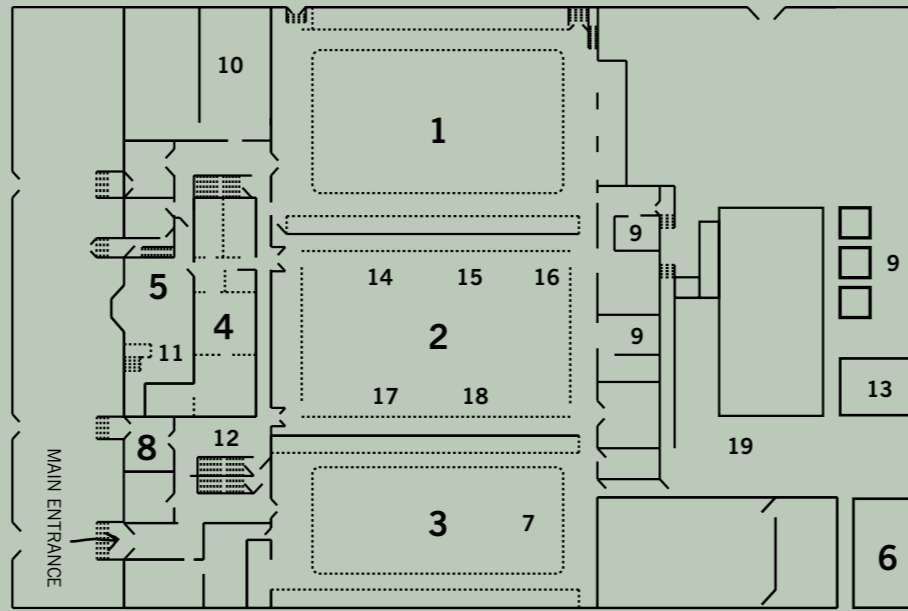

MAP

- | | |
|--|--|
| <p>1. ROOM ONE
in partnership with <i>Summer Wine</i>
Featuring cider bar by <i>Thistly Cross</i> & <i>Real Cider Co</i> plus the 'Snack Shelf'</p> <p>2. ROOM TWO
in partnership with <i>Thornbridge</i>
Including food traders & <i>North Tea Power</i></p> <p>3. ROOM THREE
in partnership with <i>Magic Rock</i></p> <p>4. TURKISH BATH
in partnership with <i>Beavertown</i></p> <p>5. GREEN ROOM
European bar curated <i>Atlas Brands</i> & <i>Portable Street Beer House</i></p> <p>6. OUTDOOR SPACE
in partnership with <i>Brewdog</i></p> <p>7. LIVE MUSIC
curated by <i>Hey! Manchester</i></p> | <p>8. TOKENS, INFORMATION & MERCHANDISE</p> <p>9. TOILETS</p> <p>10. BEER MATCHED MEAL
with <i>Hungry Gecko</i></p> <p>11. MEETING POINT
<i>Bottle in The Cellar</i> & <i>Beermoth Events</i></p> <p>12. SUPERINTENDENT'S FLAT
up the stairs</p> <p>13. SMOKING AREA</p> <p>14. CHAAT CART</p> <p>15. GREAT NORTH PIE CO.</p> <p>16. DIAMOND DOGS</p> <p>17. MARGO & RITA</p> <p>18. ALMOST FAMOUS</p> <p>19. HONEST CRUST</p> |
|--|--|