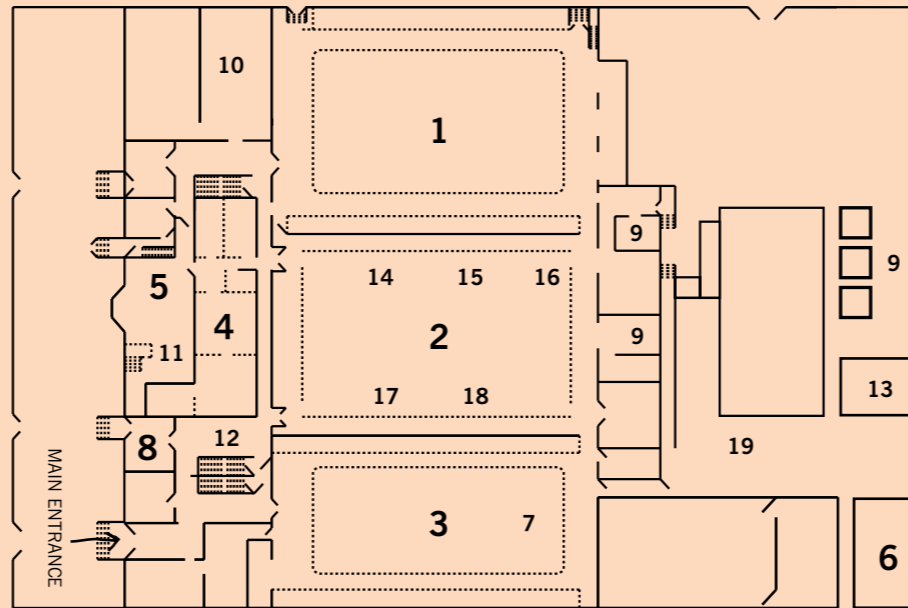

MAP

- | | |
|---|--|
| <p>1. ROOM ONE
<i>in partnership with Summer Wine</i>
Featuring cider bar by <i>Thistly Cross & Real Cider Co</i> plus the 'Snack Shelf'</p> <p>2. ROOM TWO
<i>in partnership with Thornbridge</i>
Including food traders & <i>North Tea Power</i></p> <p>3. ROOM THREE
<i>in partnership with Magic Rock</i></p> <p>4. TURKISH BATH
<i>in partnership with Beavertown</i></p> <p>5. GREEN ROOM
<i>European bar curated Atlas Brands & Portable Street Beer House</i></p> <p>6. OUTDOOR SPACE
<i>in partnership with Brewdog</i></p> <p>7. LIVE MUSIC
<i>curated by Aficionado</i></p> | <p>8. TOKENS, INFORMATION & MERCHANDISE</p> <p>9. TOILETS</p> <p>10. BEER MATCHED MEAL
<i>with Hungry Gecko</i></p> <p>11. MEETING POINT
<i>Bottle in The Cellar & Beermoth Events</i></p> <p>12. SUPERINTENDENT'S FLAT
<i>up the stairs</i></p> <p>13. SMOKING AREA</p> <p>14. CHAAT CART</p> <p>15. GREAT NORTH PIE CO.</p> <p>16. DIAMOND DOGS</p> <p>17. MARGO & RITA</p> <p>18. ALMOST FAMOUS</p> <p>19. HONEST CRUST</p> |
|---|--|